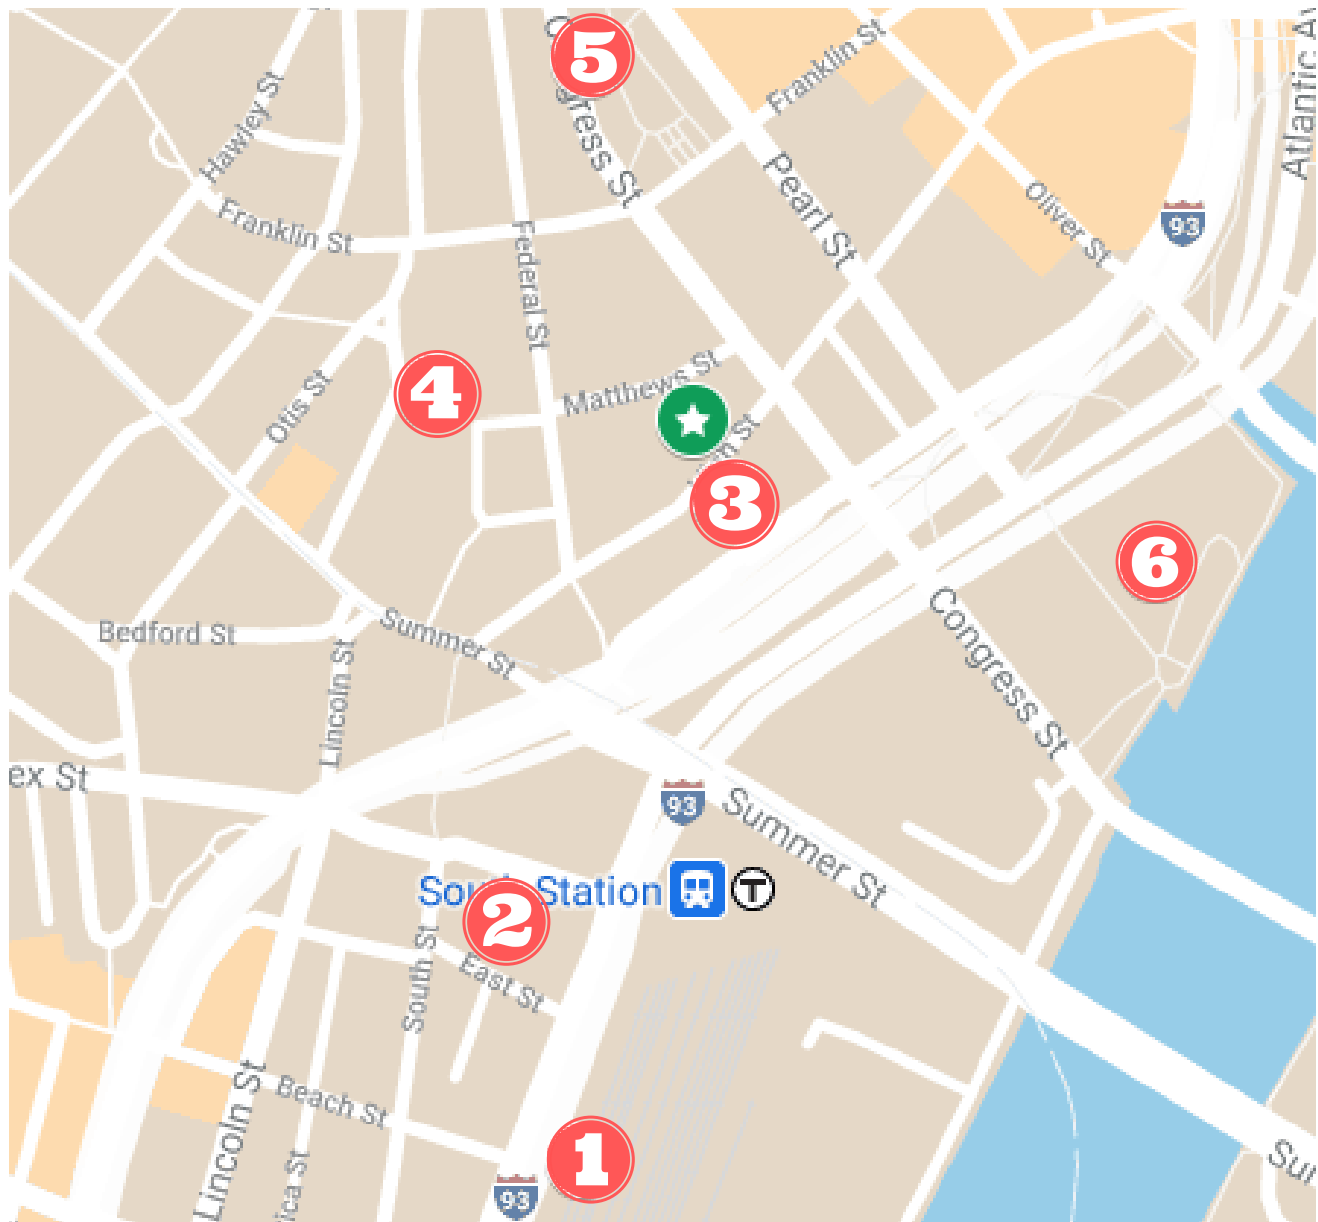

Parking near the Consulate-General of Japan in Boston

★ 100 High St. 6th Floor, Boston, MA 02110

周辺駐車場:

[Link for Google Maps](#)

1 South Station Bus Terminal Parking Garage
(185 Kneeland Street に入入口)
24 時間営業 電話:617-345-0202